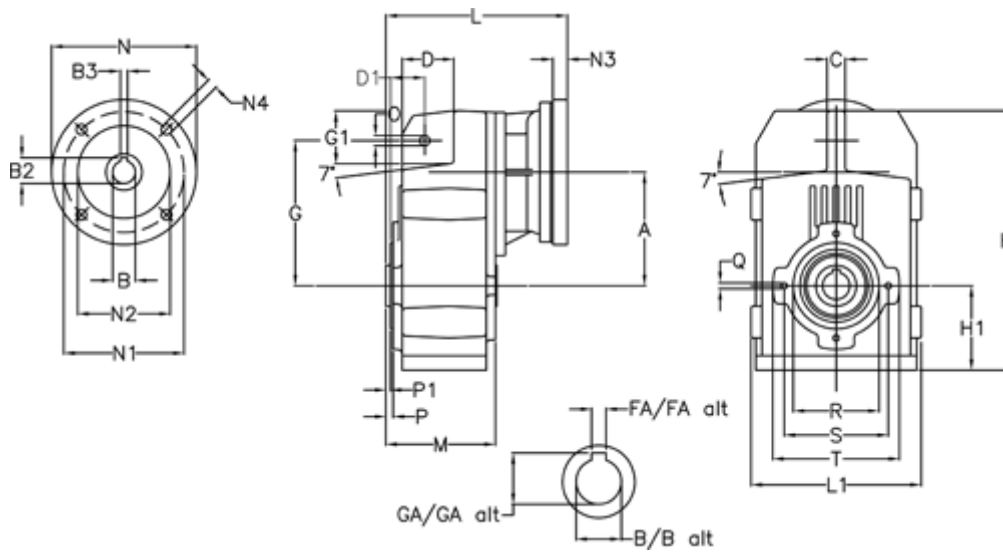

Article number: 29560413444230
 Description: Shaft mounted gear
 A413H40-134,4-P80B5

Measures

A = 175.75	FA = 12	M = 144.0	Q = M12x19
B = 40	G = 218	N = 200	R = 130
B1 = 19	G1 = 97.5	N1 = 165	S = 165
B2 = 21.8	GA = 43.0	N2 = 130	T = 200
B3 = 6	H = 389.0	N4 = M10x20	
C = 16	H1 = 116.0	O = 14	
D = 79.0	L = 265.5	P = 7.5	
D1 = 56.5	L1 = 242	P1 = 3.5	